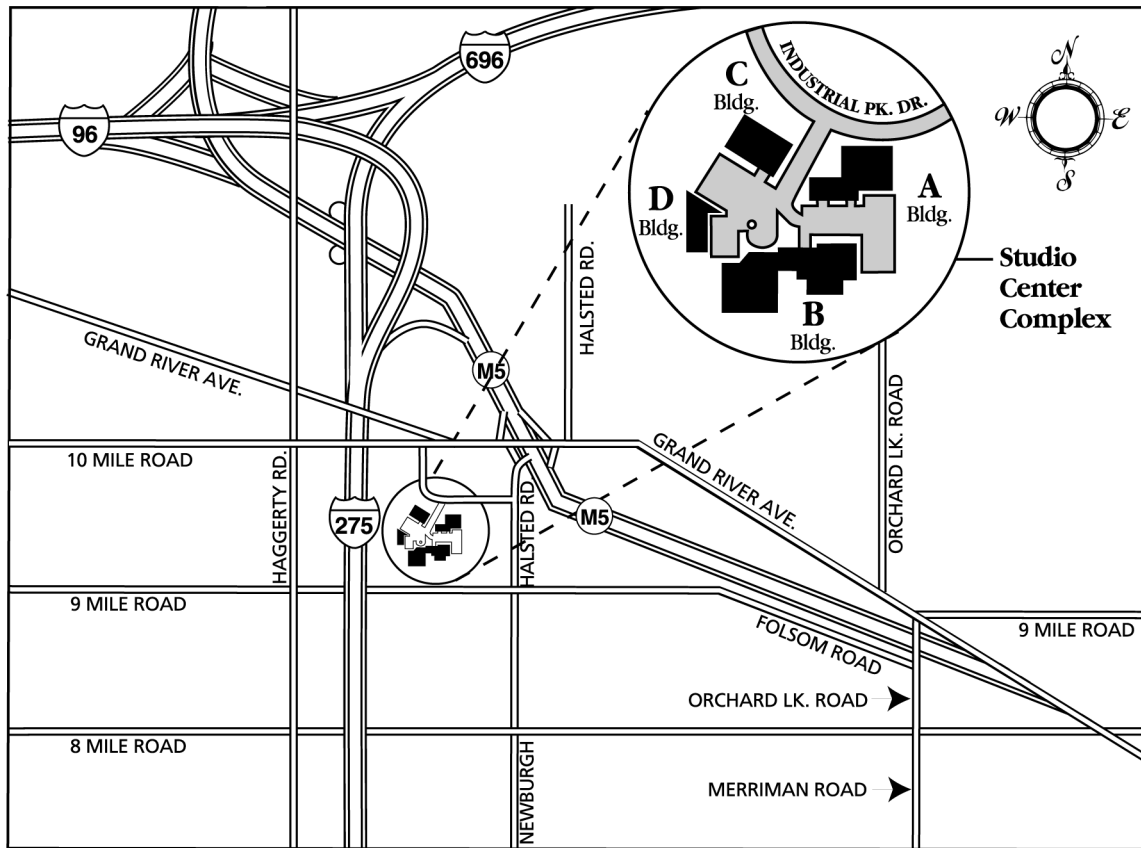

Directions to Farmington Hills

Map not to scale

From I-96, I-275, or I-696:

Follow M-5 east. Take the Grand River/Ten Mile exit and turn right at the top of the ramp. Turn left on Industrial Park Dr, just past the Bill Cook Auto Mall. Take Industrial Park Drive a half mile and turn right into the Studio Center driveway on your right.

C Building

÷X (Division X), Grace & Wild Administration, hdstudios Post 2

D Building

Filmcraft imaging

Rush Hour Reminder:

You can also get to Grace & Wild by taking 8 Mile to Halstead Road north, (South of 8 Mile, Halstead is Newburgh). Industrial Park Drive will be on your left about 3/4 mile north of 9 Mile. Look for Studio Center 1/2 mile up on your left.

Directions from Detroit Metro Airport:

Follow 94 west to 275 north and follow above directions.

23689 Industrial Park Drive • Farmington Hills, MI 48335
248.471.6010